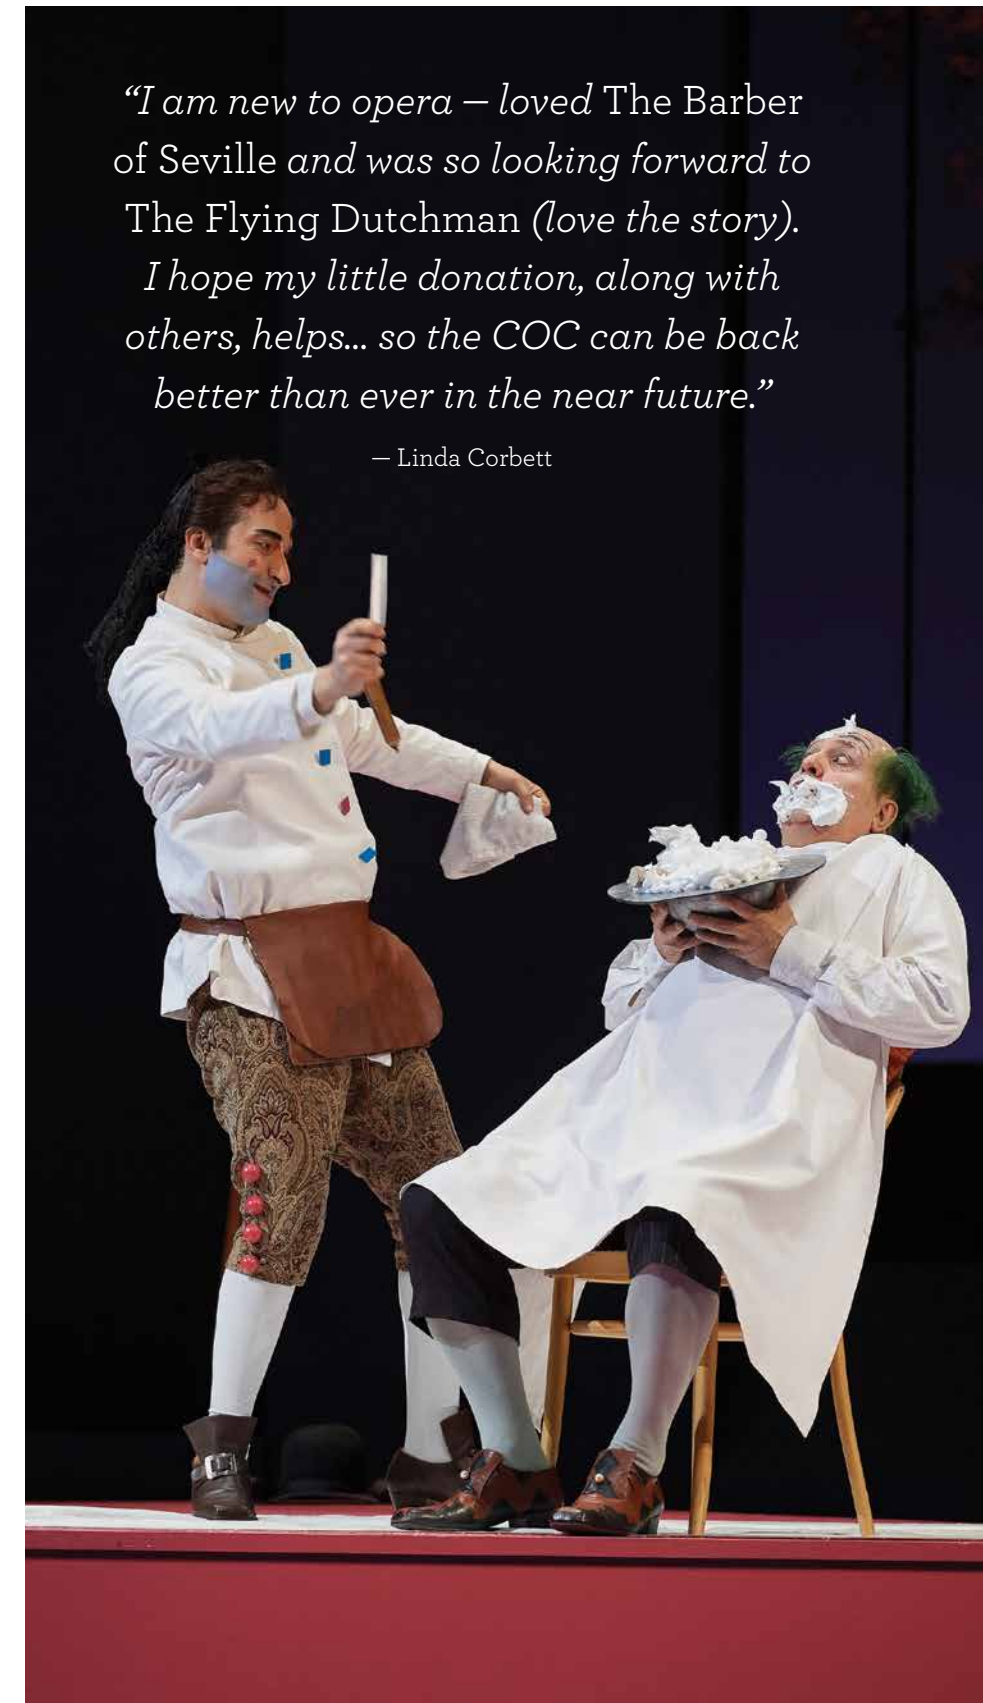

AN INCREDIBLE OUTPOURING OF SUPPORT

When we announced the cancellation of our spring 2020 productions of *Aida* and *The Flying Dutchman*, we were deeply moved by our community's immediate outpouring of support.

In recognition of the challenges ahead, a generous donor came forward to match every gift we received until June 30, providing the COC with critical funds as we moved forward with new digital content and planning for future performances.

1,196 patrons made a gift to this matching opportunity, with **161** of them donating to the COC for the very first time.

Together, our audience raised **$329,000** through this opportunity.

"I am new to opera – loved The Barber of Seville and was so looking forward to The Flying Dutchman (love the story). I hope my little donation, along with others, helps... so the COC can be back better than ever in the near future."

— Linda Corbett