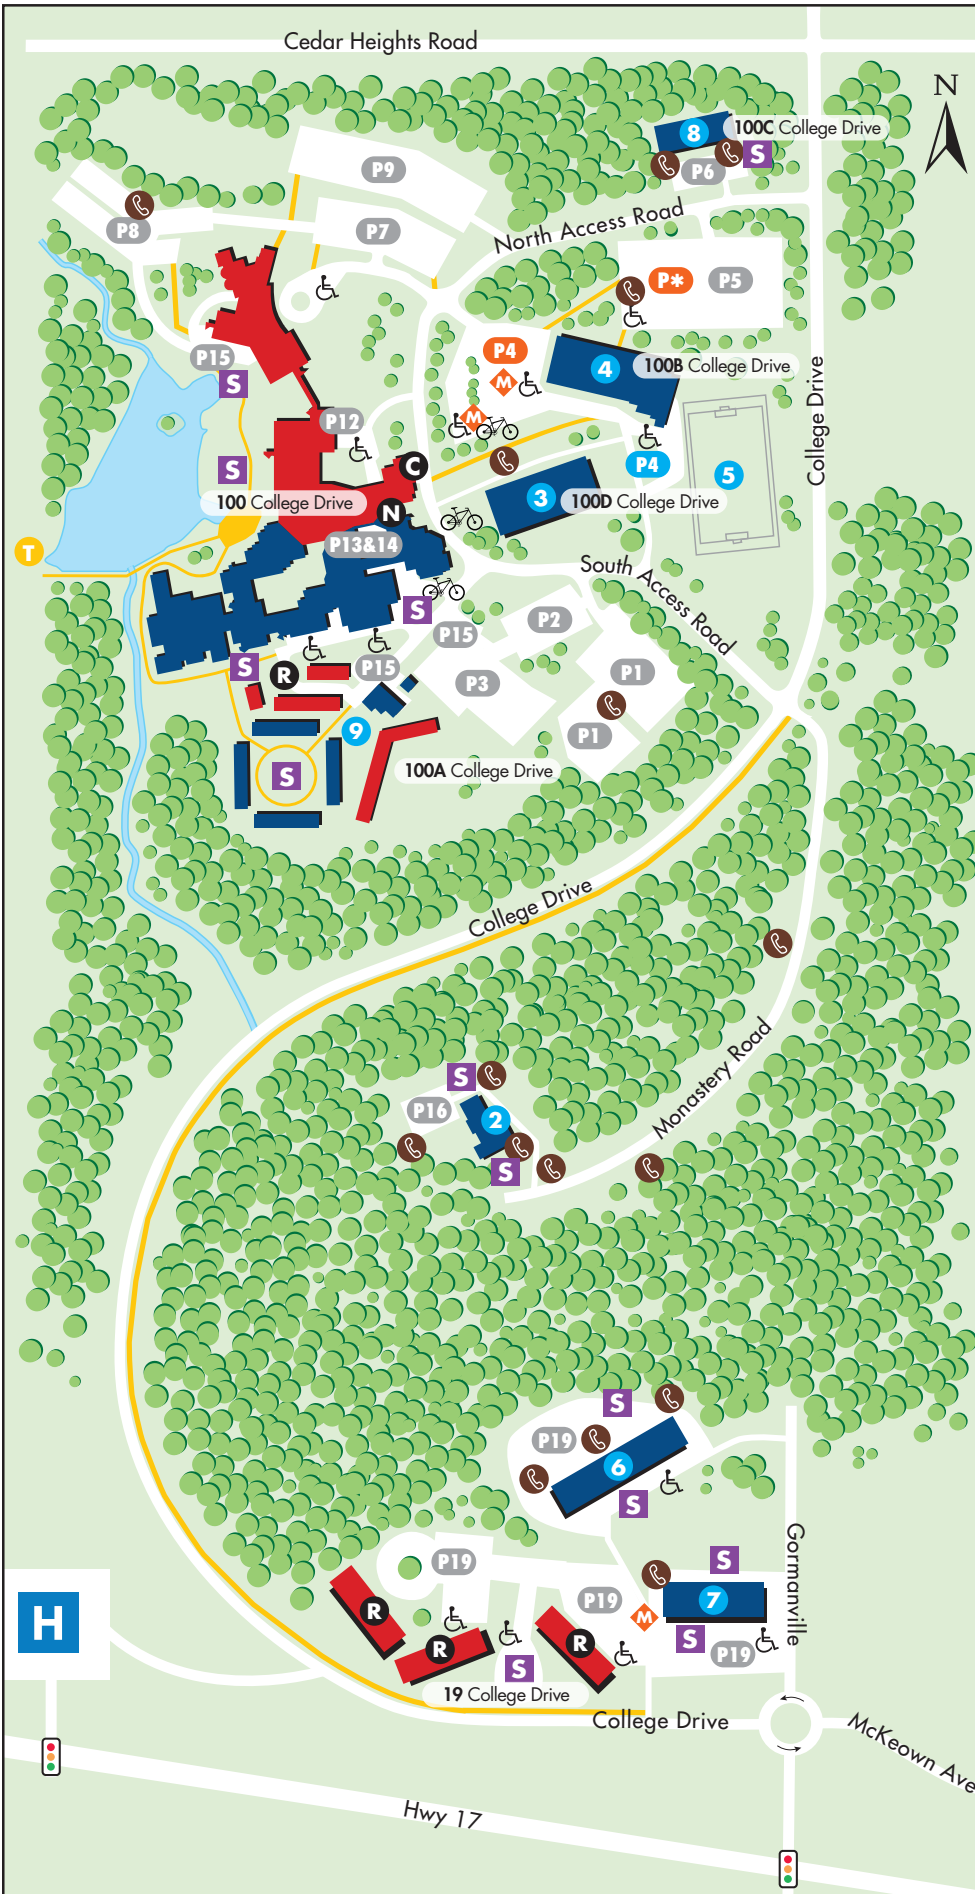

THE EDUCATION CENTRE MAP

- Canadore College
- C Canadore Welcome Centre
- R Canadore College Residences

- Nipissing University
- N Nipissing Main Entrance
- 2 Monastery Hall
- 3 Harris Learning Library
- 4 R.J. Surtees Athletics Centre
- 5 Playing Field
- 6 Chancellors House
- 7 Founders House
- 8 Governors House
- 9 Townhouse-Style Residences

- P00 Parking Lots (by permit)
- P4 Visitor Parking Lot (pay & display)
- P* Overflow for Lot 4
- M Parking Meters
- ♿ Accessibility Parking
- 🚲 Bike Racks
- Walking Paths
- T Campus Trails Entrance (20 km)
- S Smoking Permitted
- ☎ Emergency Phones