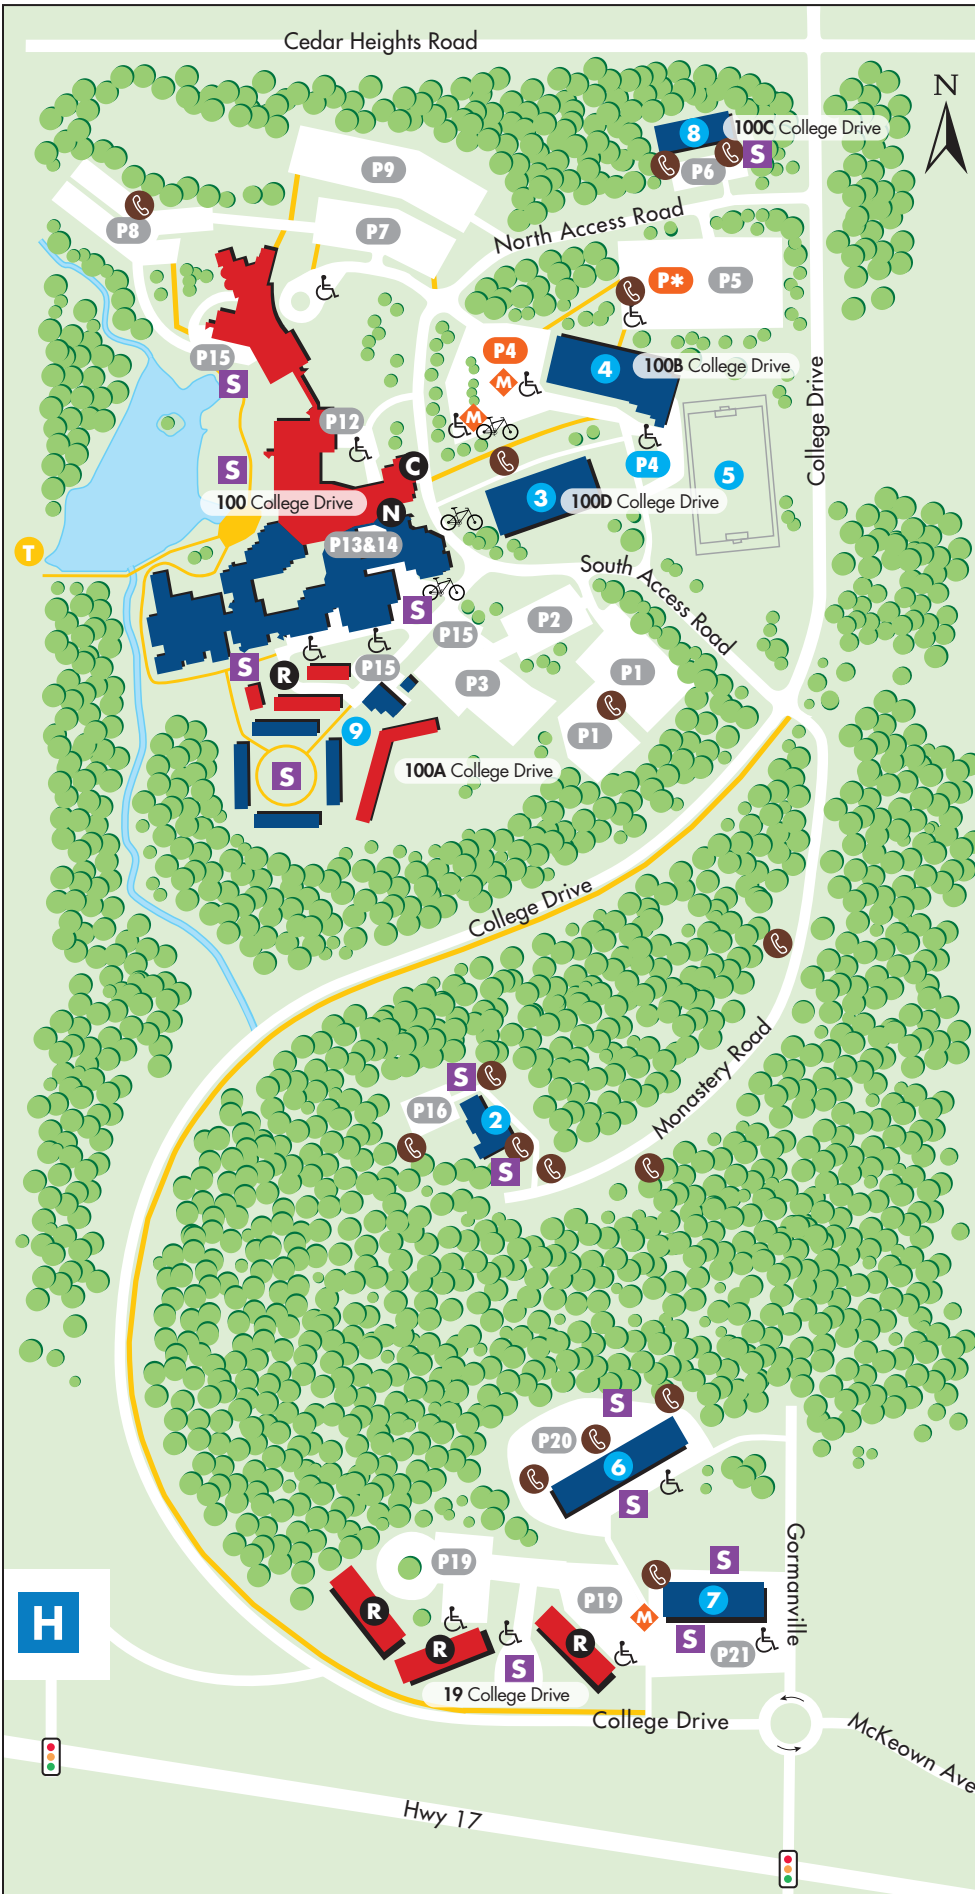

# THE EDUCATION CENTRE MAP

- Canadore College
- C Canadore Welcome Centre
- R Canadore College Residences
  
- Nipissing University
- N Nipissing Main Entrance
- 2 Monastery Hall
- 3 Harris Learning Library
- 4 R.J.Surtees Athletics Centre
- 5 Playing Field
- 6 Chancellors House
- 7 Founders House
- 8 Governors House
- 9 Townhouse-Style Residences
  
- P00 Parking Lots (*by permit*)
- P4 Visitor Parking Lot (*pay & display*)
- P\* Overflow for Lot 4
- M Parking Meters
- ♿ Accessibility Parking
- 🚲 Bike Racks
- Walking Paths
- T Campus Trails Entrance (*20 km*)
- S Smoking Permitted
- ☎ Emergency Phones