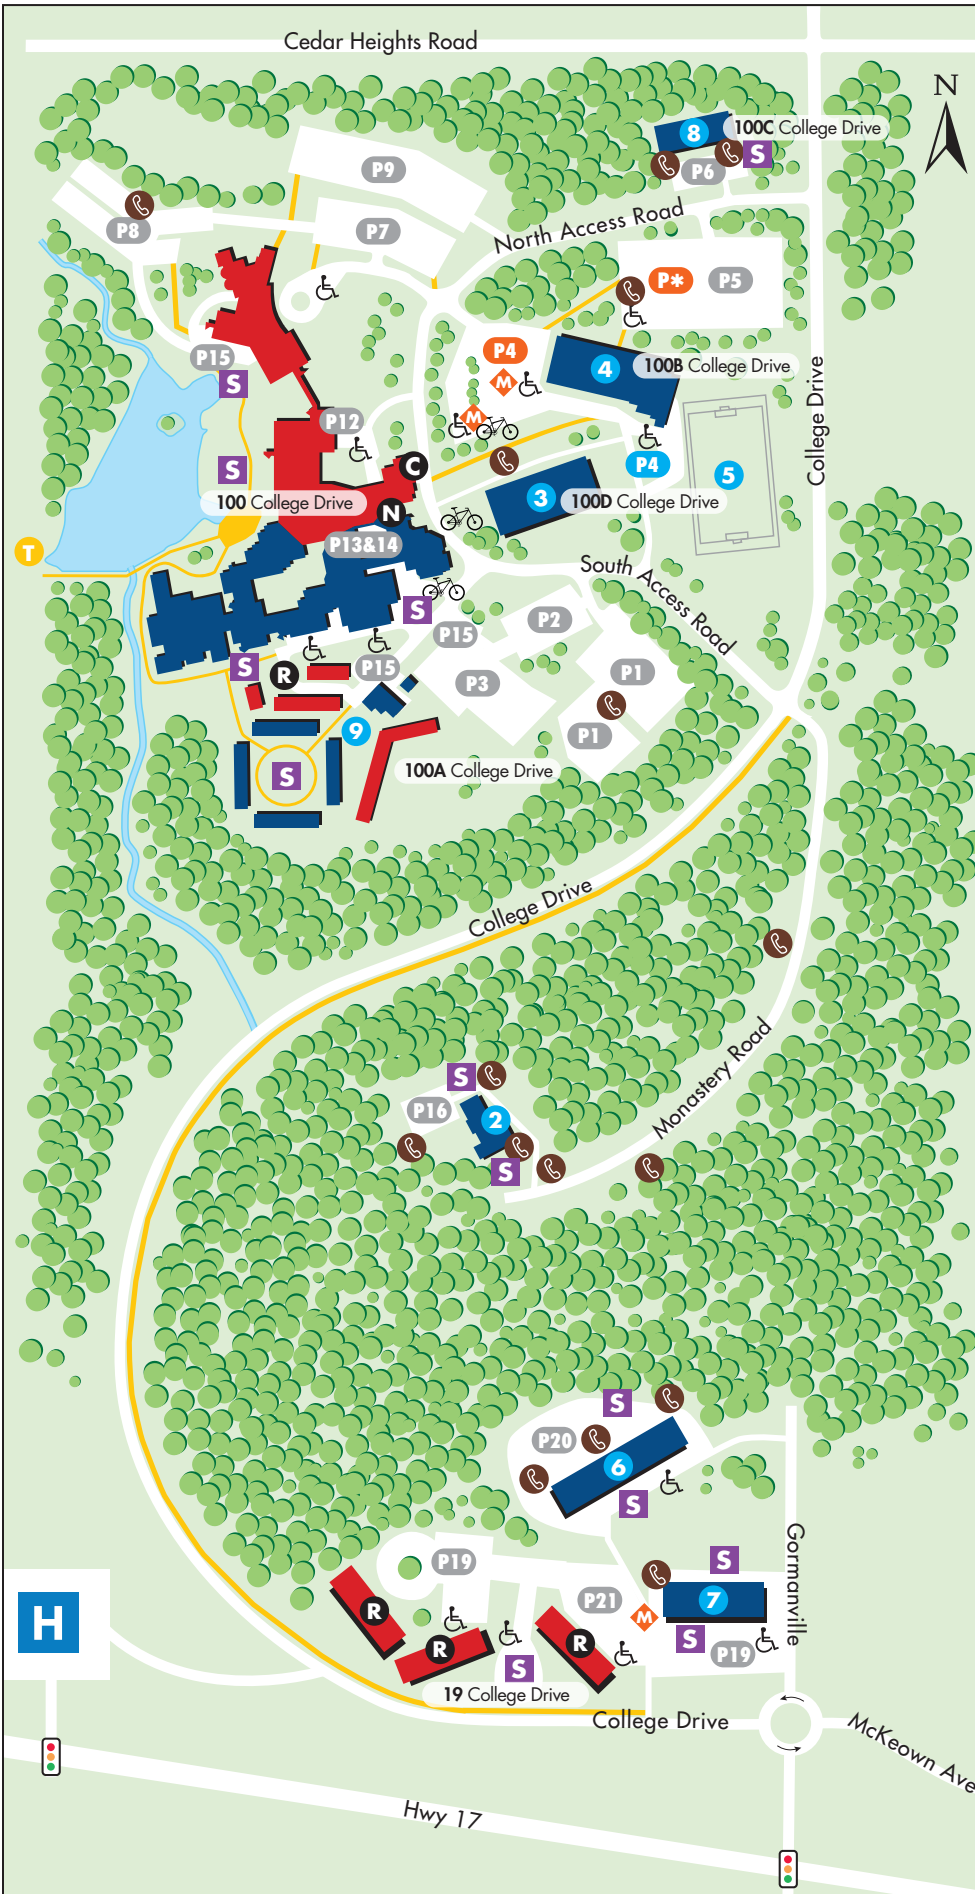

THE EDUCATION CENTRE MAP

- Canadore College
- C Canadore Welcome Centre
- R Canadore College Residences
- Nipissing University
- N Nipissing Main Entrance
- 2 Monastery Hall
- 3 Harris Learning Library
- 4 R.J. Surtees Athletics Centre
- 5 Playing Field
- 6 Chancellors House
- 7 Founders House
- 8 Governors House
- 9 Townhouse-Style Residences
- P00 Parking Lots (by permit)
- P4 Visitor Parking Lot (pay & display)
- P* Overflow for Lot 4
- M Parking Meters
- ♿ Accessibility Parking
- 🚲 Bike Racks
- Walking Paths
- T Campus Trails Entrance (20 km)
- S Smoking Permitted
- ☎ Emergency Phones