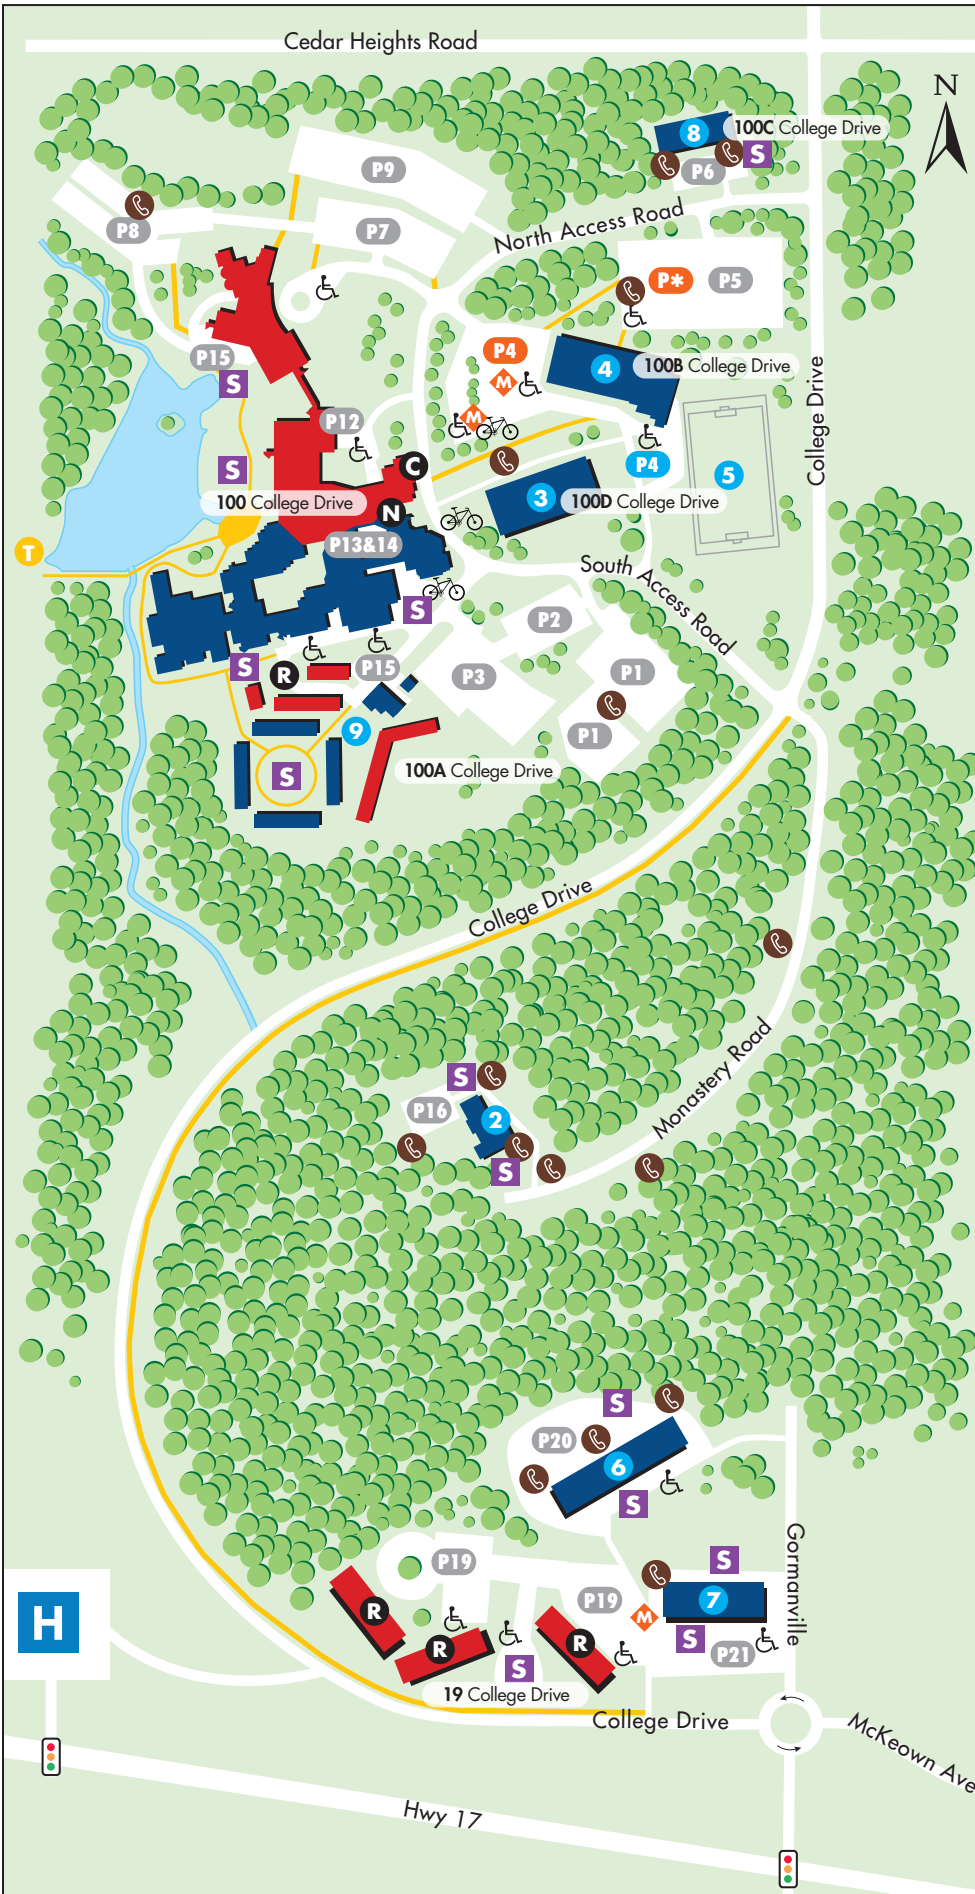

THE EDUCATION CENTRE MAP

- Canadore College
- C Canadore Welcome Centre
- R Canadore College Residences

- Nipissing University
- N Nipissing Main Entrance
- 2 Monastery Hall
- 3 Harris Learning Library
- 4 R.J.Surtees Athletics Centre
- 5 Playing Field
- 6 Chancellors House
- 7 Founders House
- 8 Governors House
- 9 Townhouse-Style Residences

- P00 Parking Lots *(by permit)*
- P4 Visitor Parking Lot *(pay & display)*
- P* Overflow for Lot 4
- M Parking Meters
- ♿ Accessibility Parking
- 🚲 Bike Racks
- Walking Paths
- T Campus Trails Entrance *(20 km)*
- S Smoking Permitted
- ☎ Emergency Phones