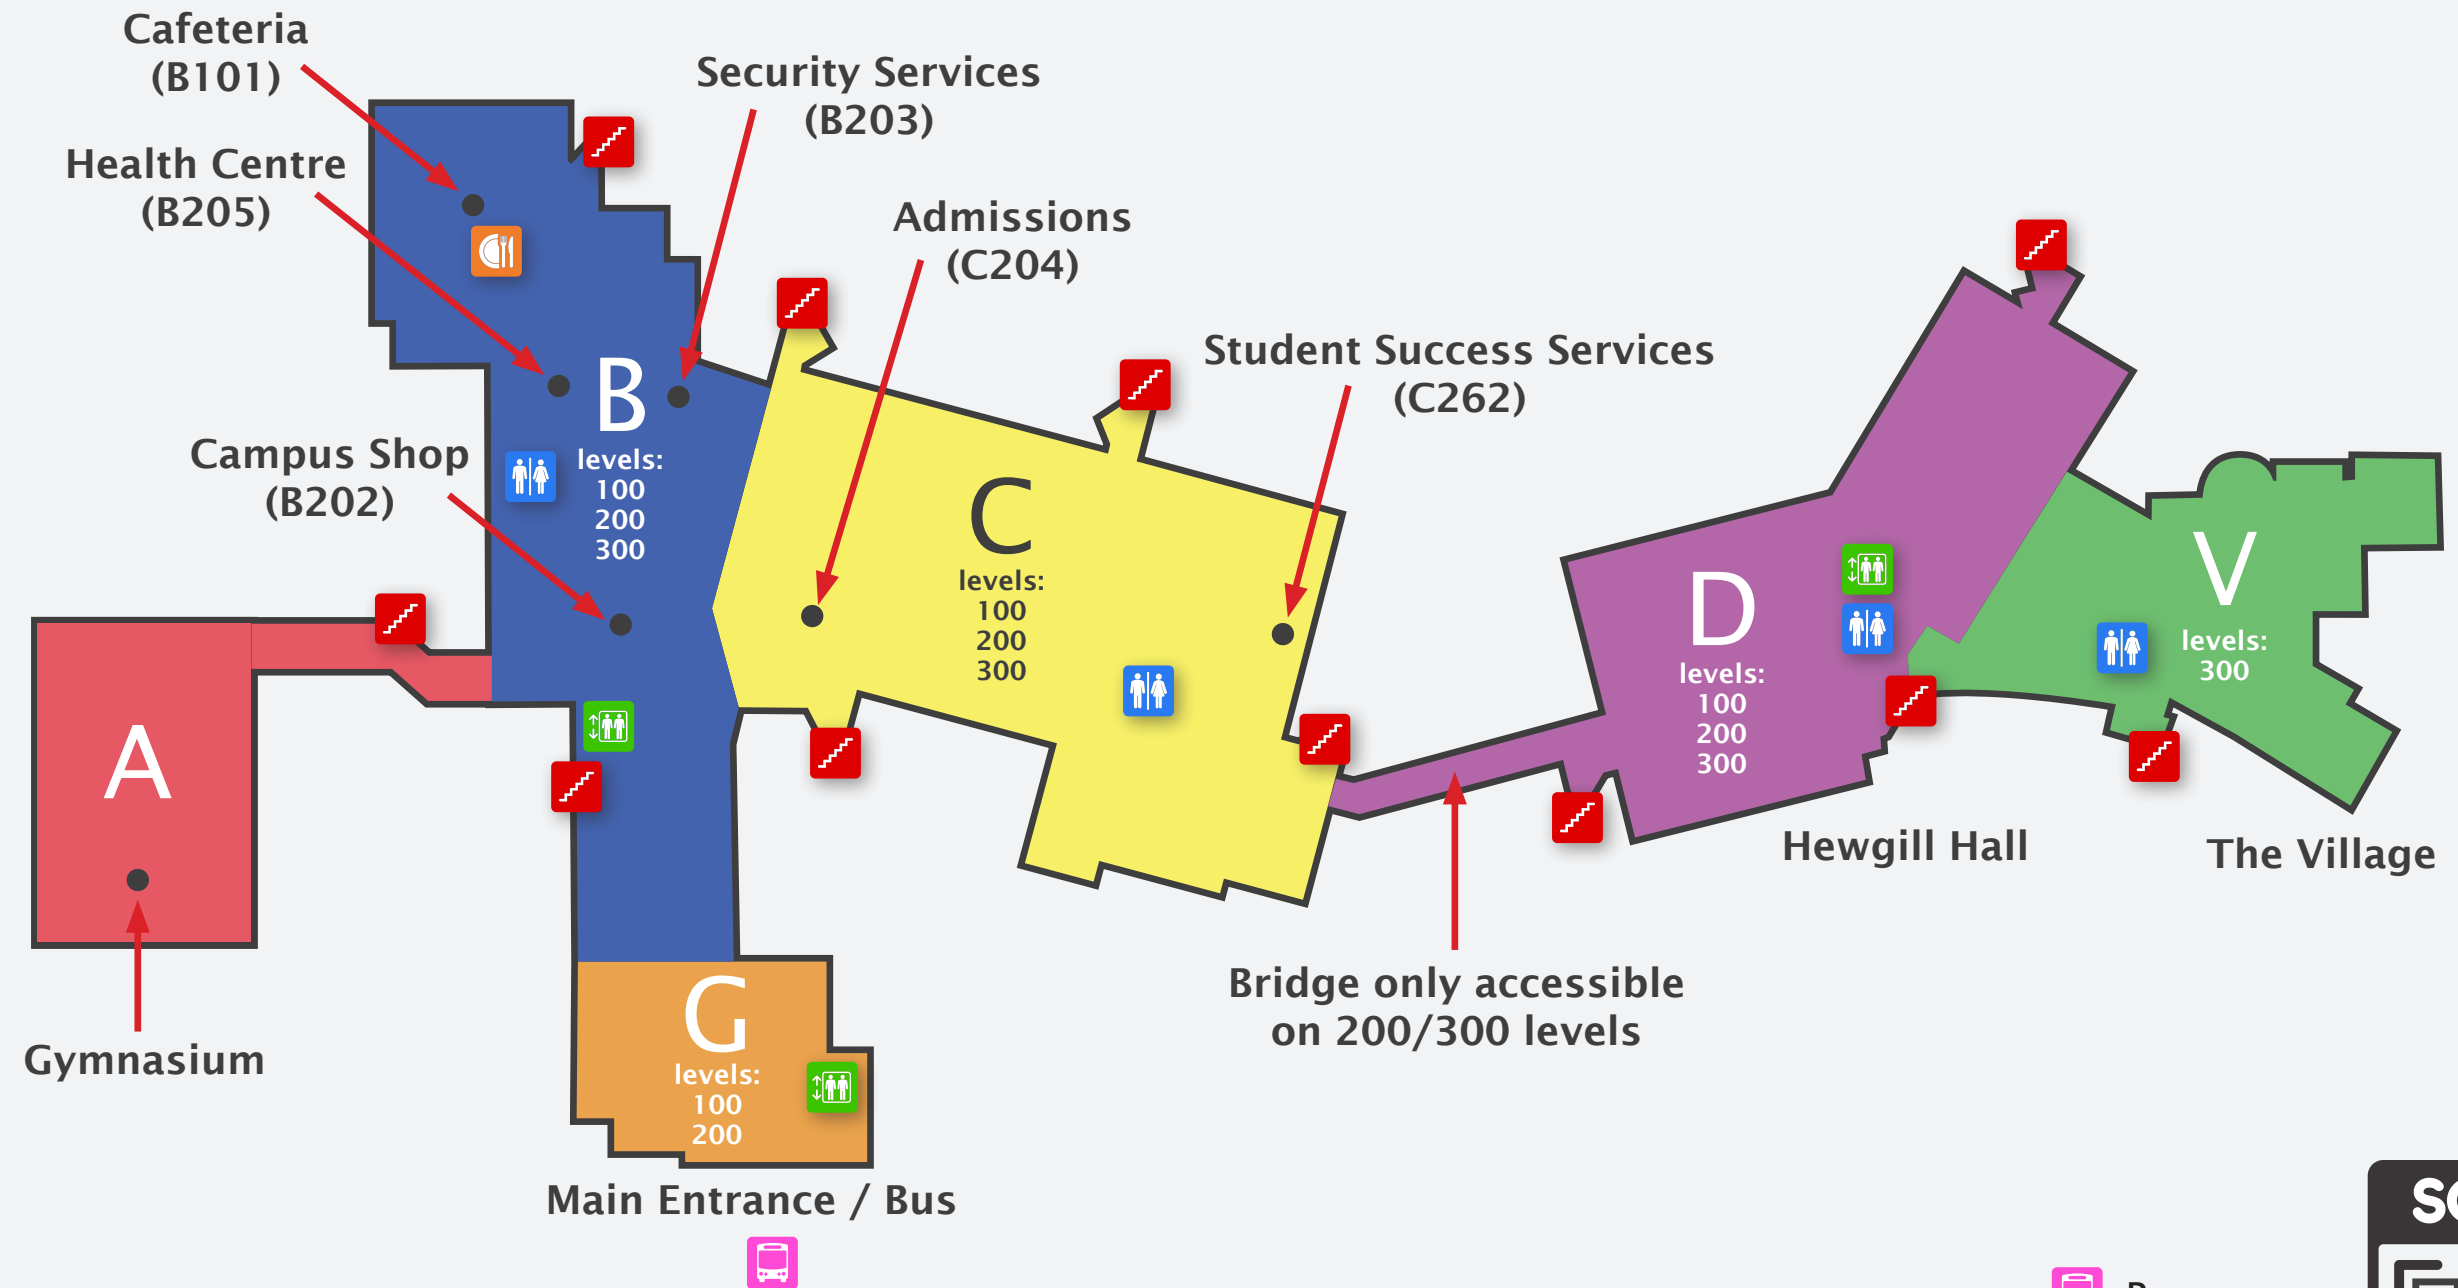

College Drive Campus

Admissions (C204) - Photo ID's, Financial Aid, Course Registration.
Security Services (B203) - Parking Passes, Safety Concerns.
Cafeteria (B101) - Tim Hortons, The Grill, Pizza Pizza, and more.
Campus Shop (B202) - Books, School Supplies.
Health Centre (B205) - Primary Care, Immunization, Sexual Health, and more.
Student Success Services (C262) - Accessible Learning Services, Testing, Peer Tutoring, Mental Health Services, Resource Centre, Virtual Hall.

- Bus
- Stairs
- Elevator
- Washroom
- Cafeteria