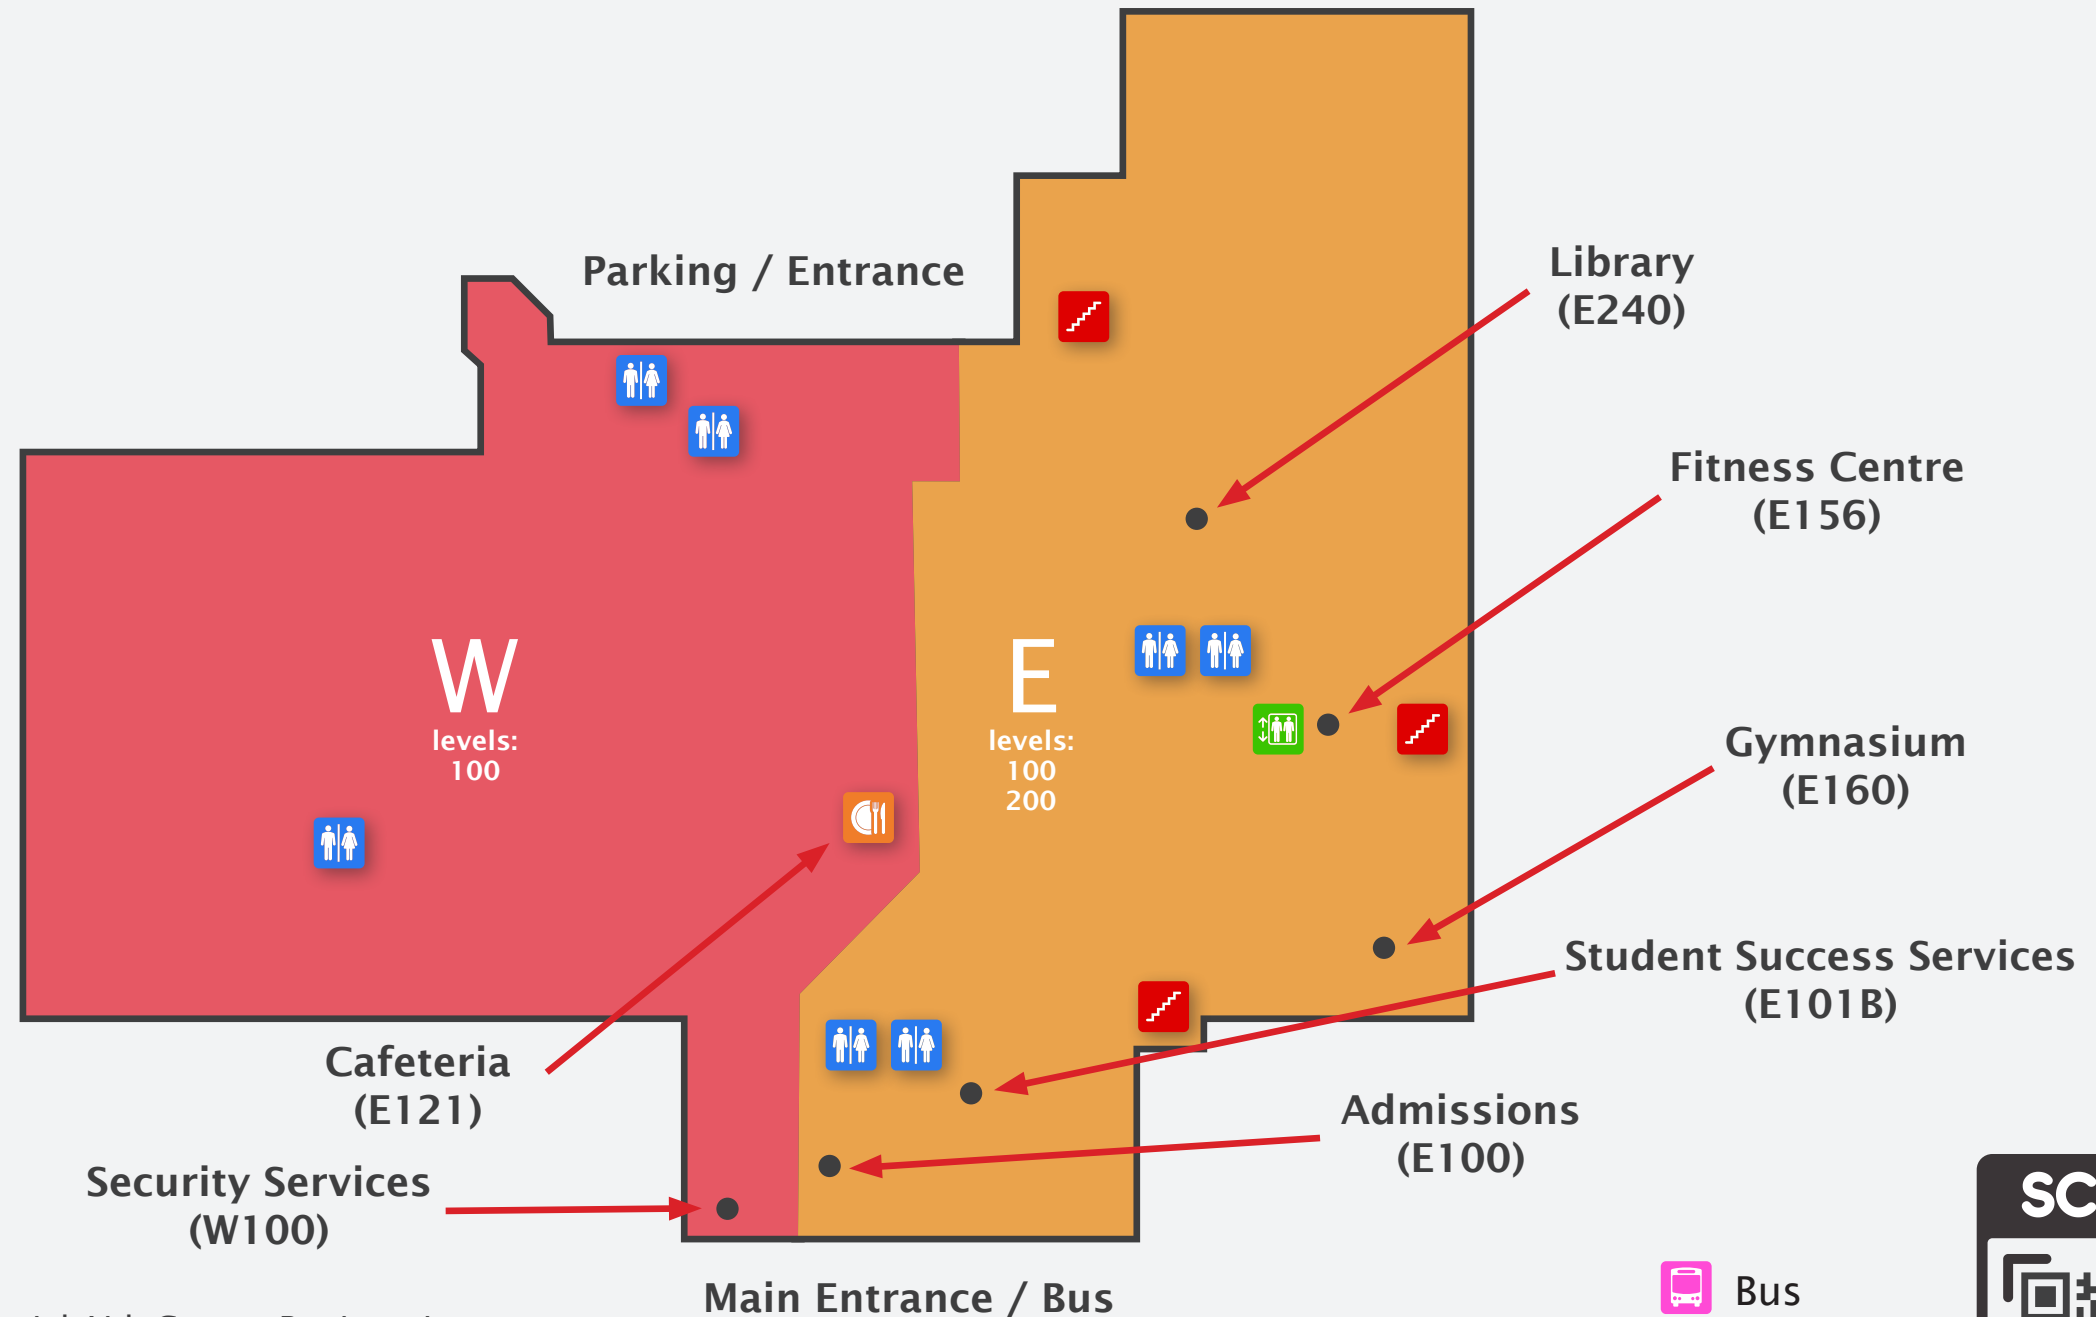

# Commerce Court Campus

**Admissions (E100)** - Photo ID's, Financial Aid, Course Registration.  
**Security Services (W100)** - Parking Passes, Safety Concerns.  
**Cafeteria (E121)** - Tim Hortons, Pizza Pizza, and more.  
**Student Success Services (E101B)** - Accessible Learning Services, Testing, Peer Tutoring, Mental Health Services, Resource Centre, Virtual Hall.  
**Gymnasium (E160)**  
**Fitness Centre (E156)**  
**Library (E240)**

-  Bus
-  Stairs
-  Elevator
-  Washroom
-  Cafeteria