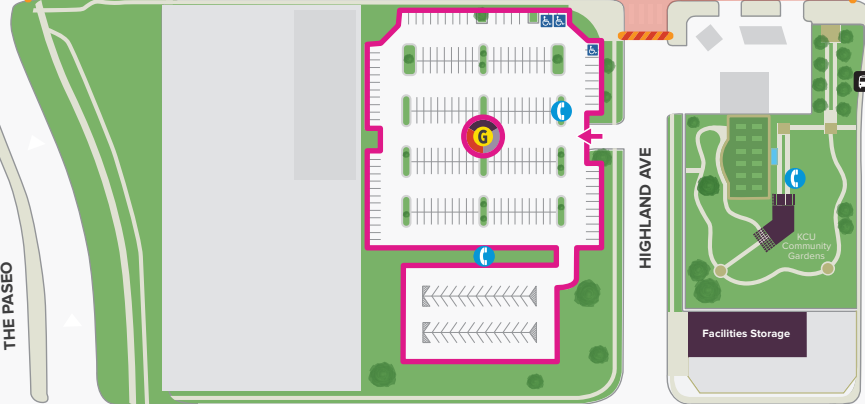

Kansas City CAMPUS MAP

IMPORTANT CAMPUS ENTRANCE UPDATE

Please be aware of changing traffic patterns impacting campus access as there is currently active road construction on Independence Avenue.

Please plan to park in Lot G or Lot Z, marked below in pink, on the south side of campus, unless directed otherwise by a KCUC security officer.

The graduate picnic will be held in Lot A, marked below in gold.

I-29 N
I-35 N

THE PASEO

THE PASEO

CLOSED FOR CONSTRUCTION INDEPENDENCE AVE 24

← 71S / 70S / 670 W ← I-35 S

ADMIRAL BLVD

FLORA AVE

HIGHLAND AVE

- | | |
|----------------------|---|
| MAIN CAMPUS ENTRANCE | WEST CAMPUS ENTRANCE
ACCESS VIA
MAIN ROUTE
ALTERNATE ROUTE |
| ACTIVE ROAD CLOSURES | EMERGENCY CALL BOX |
| EMPLOYEE PARKING | CAMPUS SECURITY |
| STUDENT PARKING | DINING |
| GUEST PARKING | BUS STOP |
| ACCESSIBLE PARKING | LOWER LEVEL PARKING |
| CHARGING STATION | |