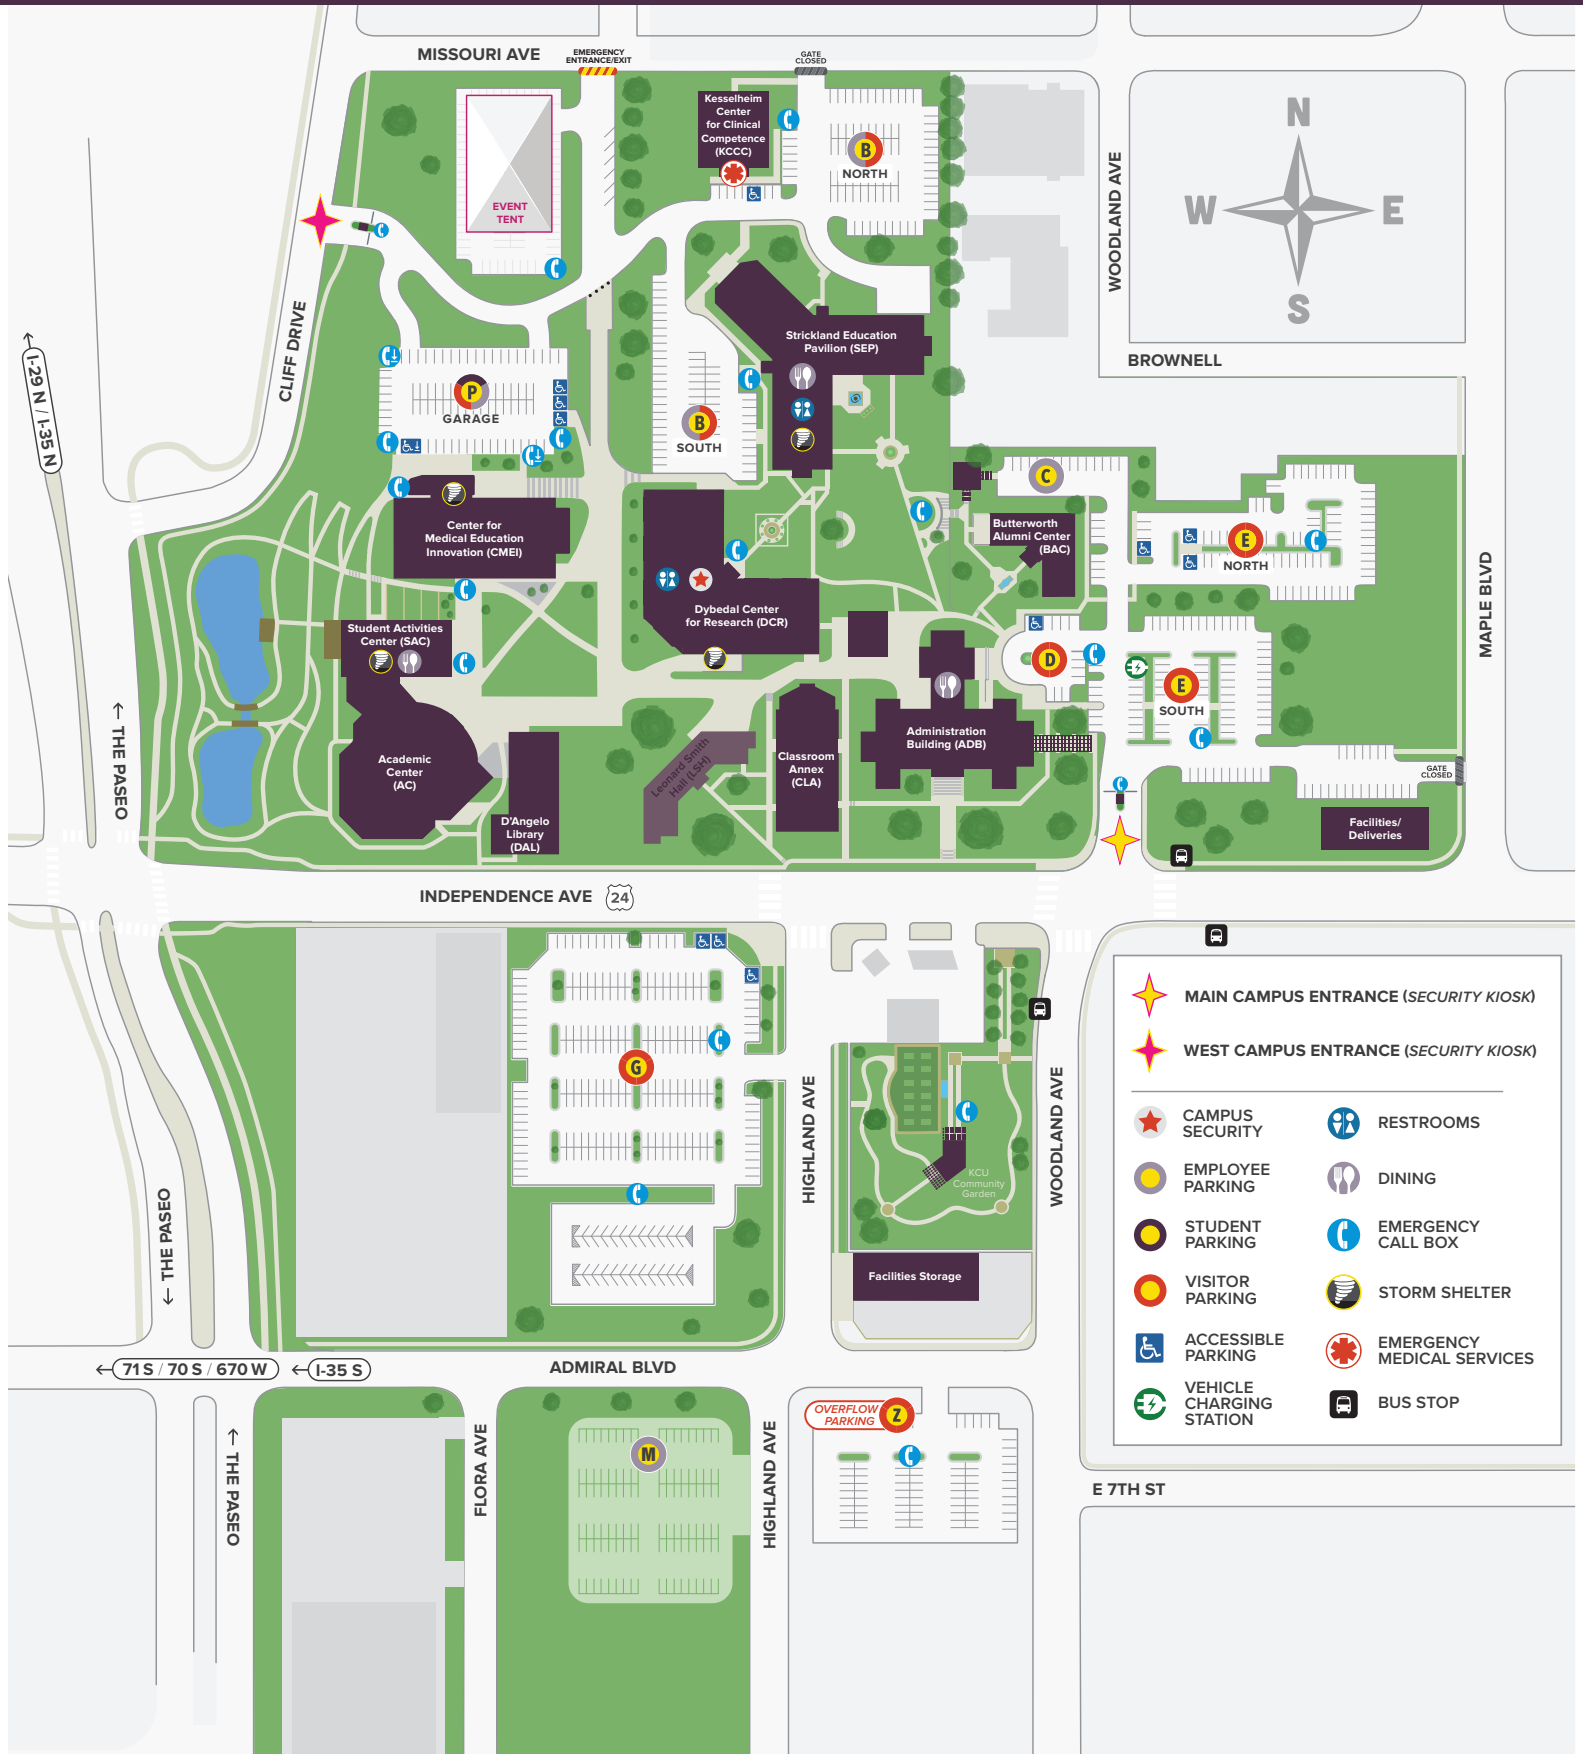

KCU

KANSAS CITY CAMPUS MAP COMMENCEMENT 2026

WOODLAND AVE

BROWNELL

MAPLE BLVD

INDEPENDENCE AVE 24

HIGHLAND AVE

WOODLAND AVE

ADMIRAL BLVD

← THE PASEO

← 71 S / 70 S / 670 W ← I-35 S

FLORA AVE

HIGHLAND AVE

← THE PASEO

	MAIN CAMPUS ENTRANCE (SECURITY KIOSK)
	WEST CAMPUS ENTRANCE (SECURITY KIOSK)
	CAMPUS SECURITY
	EMPLOYEE PARKING
	STUDENT PARKING
	VISITOR PARKING
	ACCESSIBLE PARKING
	VEHICLE CHARGING STATION
	RESTROOMS
	DINING
	EMERGENCY CALL BOX
	STORM SHELTER
	EMERGENCY MEDICAL SERVICES
	BUS STOP

E 7TH ST

OVERFLOW PARKING Z