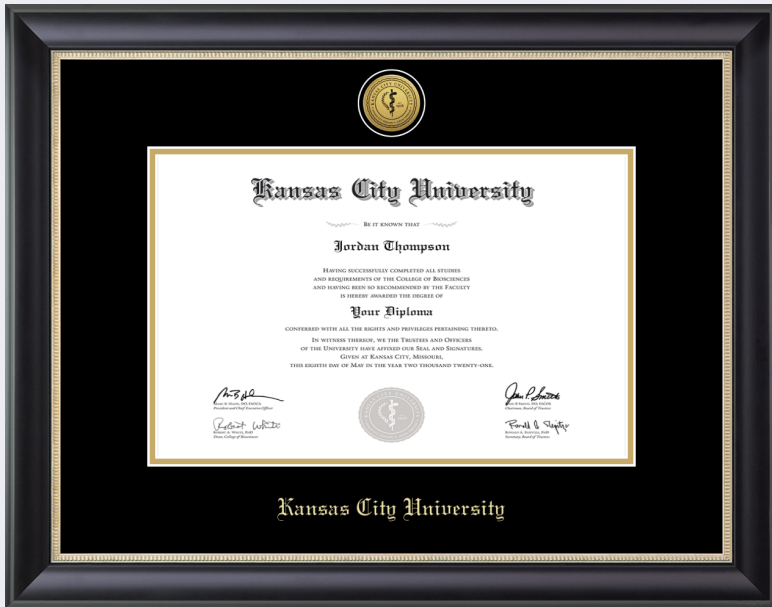

Kansas City University

You Earned it, Now Frame It!®

Presidential Gold Engraved Medallion PhD

Presidential Gold Engraved Medallion Masters

SHOP TODAY!
diplomaframe.com/kscu
or visit us at Campus Store

In partnership with
Church Hill Classics
diplomaframe.com™

Showcase your Diploma with Pride!

Embossed Gallery PhD

Embossed Gallery Masters

Medallion Gold Engraved Noir PhD

Medallion Gold Engraved Noir Masters

The Church Hill Classics Difference

-  Officially licensed
-  Museum-quality
-  Custom-made
-  Recycled moulding options
-  Handcrafted
-  Made in the USA