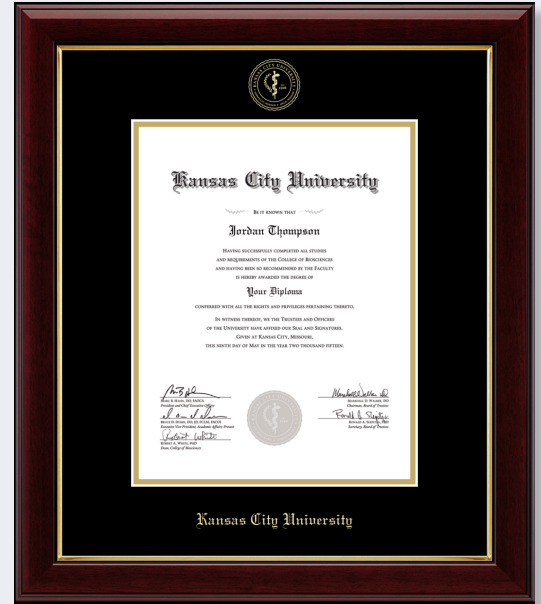

Kansas City University

You Earned it, Now Frame It!®

Presidential Gold Engraved Medallion PhD

Presidential Gold Engraved Medallion Masters

SHOP TODAY!
diplomaframe.com/kscu
or visit us at Campus Store

In partnership with
Church Hill Classics
diplomaframe.com™

Showcase your Diploma with Pride!

Embossed Gallery PhD

Embossed Gallery Masters

Medallion Gold Engraved Noir PhD

Medallion Gold Engraved Noir Masters

The Church Hill Classics Difference

-  Officially licensed
-  Museum-quality
-  Custom-made
-  Recycled moulding options
-  Handcrafted
-  Made in the USA