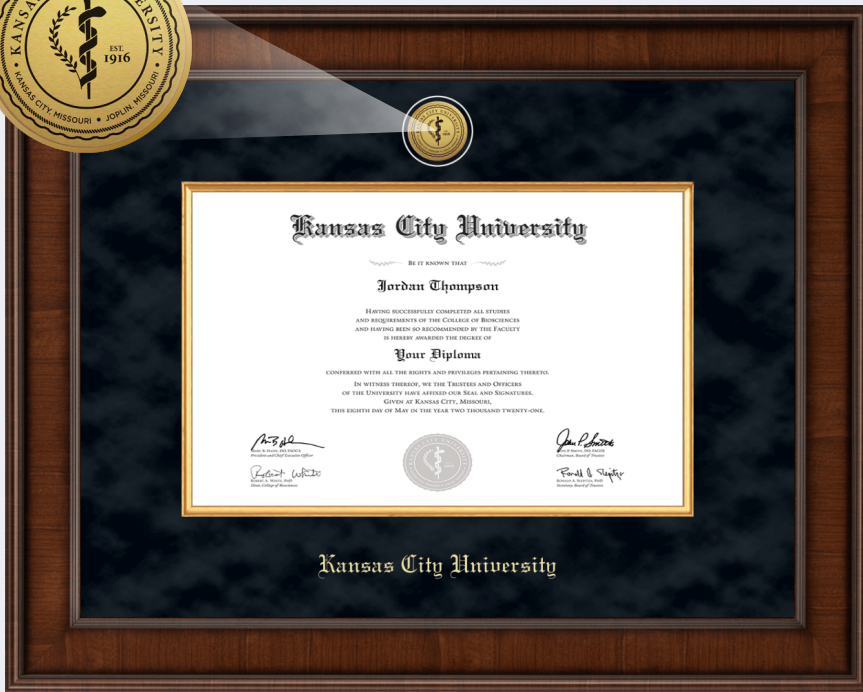

Kansas City University

You Earned it, Now Frame It!®

Presidential Gold Engraved Medallion PhD

Presidential Gold Engraved Medallion Masters

SHOP TODAY!
diplomaframe.com/kscu
or visit us at Campus Store

In partnership with
Church Hill Classics
diplomaframe.com™

Showcase your Diploma with Pride!

Embossed Gallery PhD

Embossed Gallery Masters

Medallion Gold Engraved Noir PhD

Medallion Gold Engraved Noir Masters

The Church Hill Classics Difference

-  Officially licensed
-  Museum-quality
-  Custom-made
-  Recycled moulding options
-  Handcrafted
-  Made in the USA