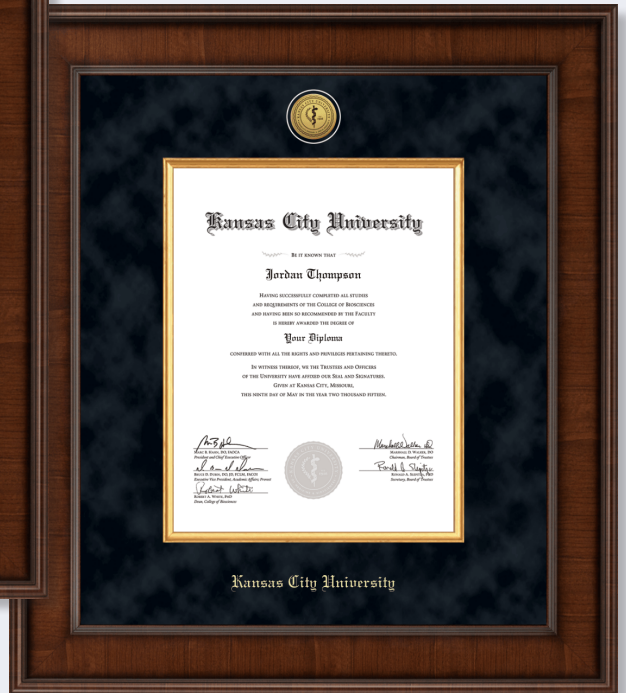

Kansas City University

You Earned it, Now Frame It!®

Presidential Gold Engraved Medallion PhD

Presidential Gold Engraved Medallion Masters

SHOP TODAY!
diplomaframe.com/kscu
or visit us at Campus Store

In partnership with
Church Hill Classics
diplomaframe.com™

Showcase your Diploma with Pride!

Embossed Gallery PhD

Embossed Gallery Masters

Medallion Gold Engraved Noir PhD

Medallion Gold Engraved Noir Masters

The Church Hill Classics Difference

-  Officially licensed
-  Museum-quality
-  Custom-made
-  Recycled moulding options
-  Handcrafted
-  Made in the USA