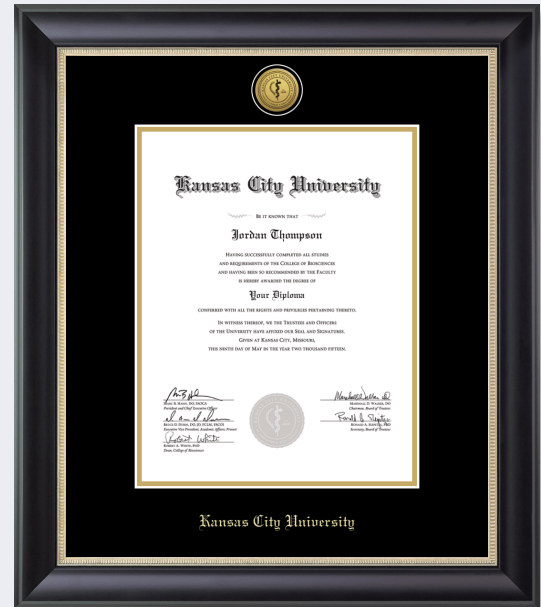

Kansas City University

You Earned it, Now Frame It!®

Presidential Gold Engraved Medallion PhD

Presidential Gold Engraved Medallion Masters

SHOP TODAY!
diplomaframe.com/kscu
or visit us at Campus Store

In partnership with
Church Hill Classics
diplomaframe.com™

Showcase your Diploma with Pride!

Embossed Gallery PhD

Embossed Gallery Masters

Medallion Gold Engraved Noir PhD

Medallion Gold Engraved Noir Masters

The Church Hill Classics Difference

-  Officially licensed
-  Museum-quality
-  Custom-made
-  Recycled moulding options
-  Handcrafted
-  Made in the USA