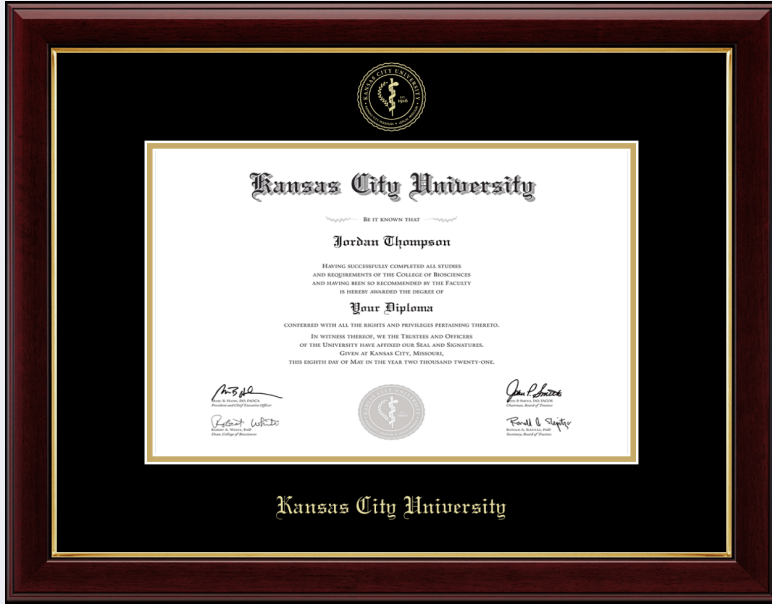

Kansas City University

You Earned it, Now Frame It!®

Presidential Gold Engraved Medallion PhD

Presidential Gold Engraved Medallion Masters

SHOP TODAY!
diplomaframe.com/kscu
or visit us at Campus Store

In partnership with
Church Hill Classics
diplomaframe.com™

Showcase your Diploma with Pride!

Embossed Gallery PhD

Embossed Gallery Masters

Medallion Gold Engraved Noir PhD

Medallion Gold Engraved Noir Masters

The Church Hill Classics Difference

-  Officially licensed
-  Museum-quality
-  Custom-made
-  Recycled moulding options
-  Handcrafted
-  Made in the USA